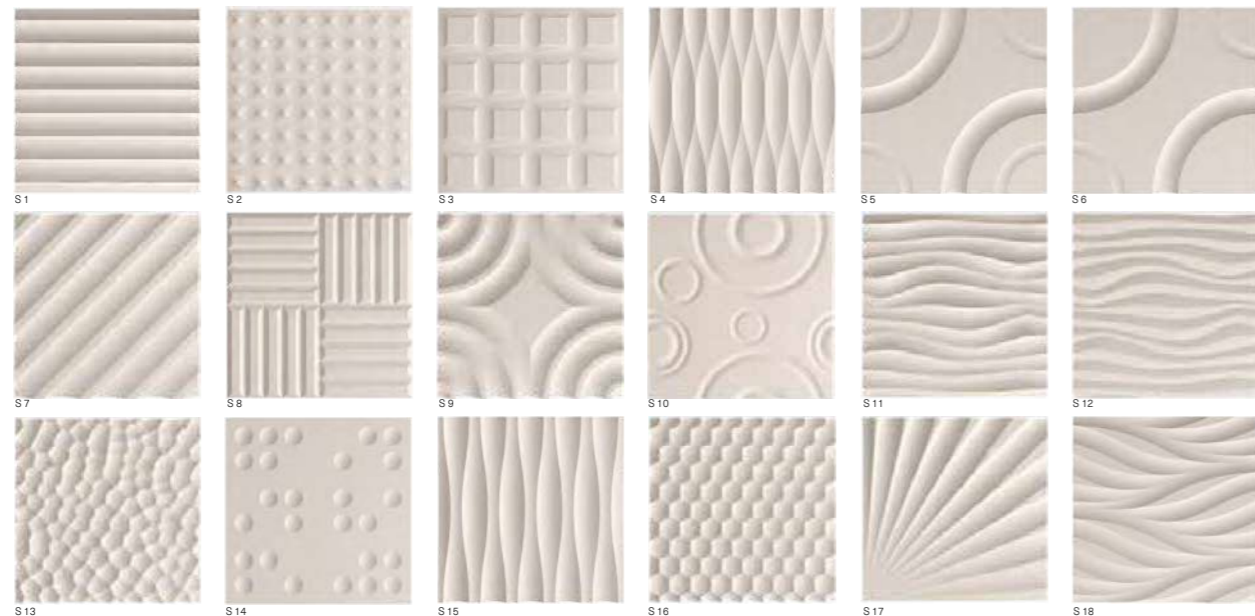

311

335

Panele 3D / 3D panels / 3D paneele

Panele ścienne / Wall panels / Wandpaneelle

600 mm  
600 mm  
18 mm

Panele ażurowe / Openwork panels / Durchbrochene Paneele

2500 mm  
1243 mm  
12mm, 18 mm

Parapety wewnętrzne/ internal window sills/ Innenfensterenbänke