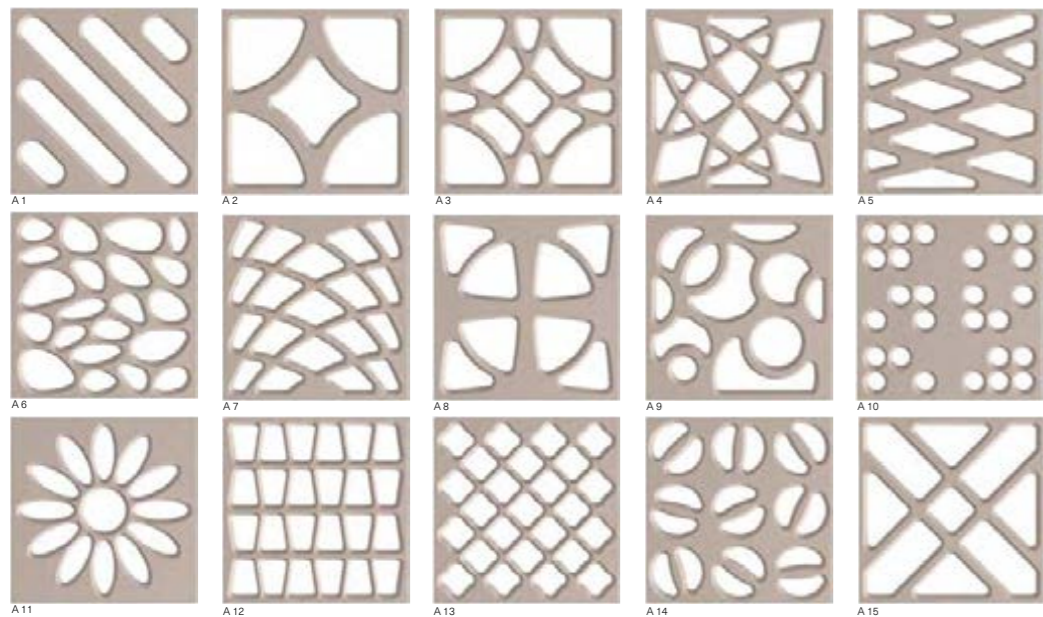

311

335

Panele 3D / 3D panels / 3D paneele

Panele ścienne / Wall panels / Wandpaneelle

600 mm  
600 mm  
18 mm

Panele ażurowe / Openwork panels / Durchbrochene Paneele

2500 mm  
1243 mm  
12mm, 18 mm

Parapety wewnętrzne/ internal window sills/ Innenfensterenbänke